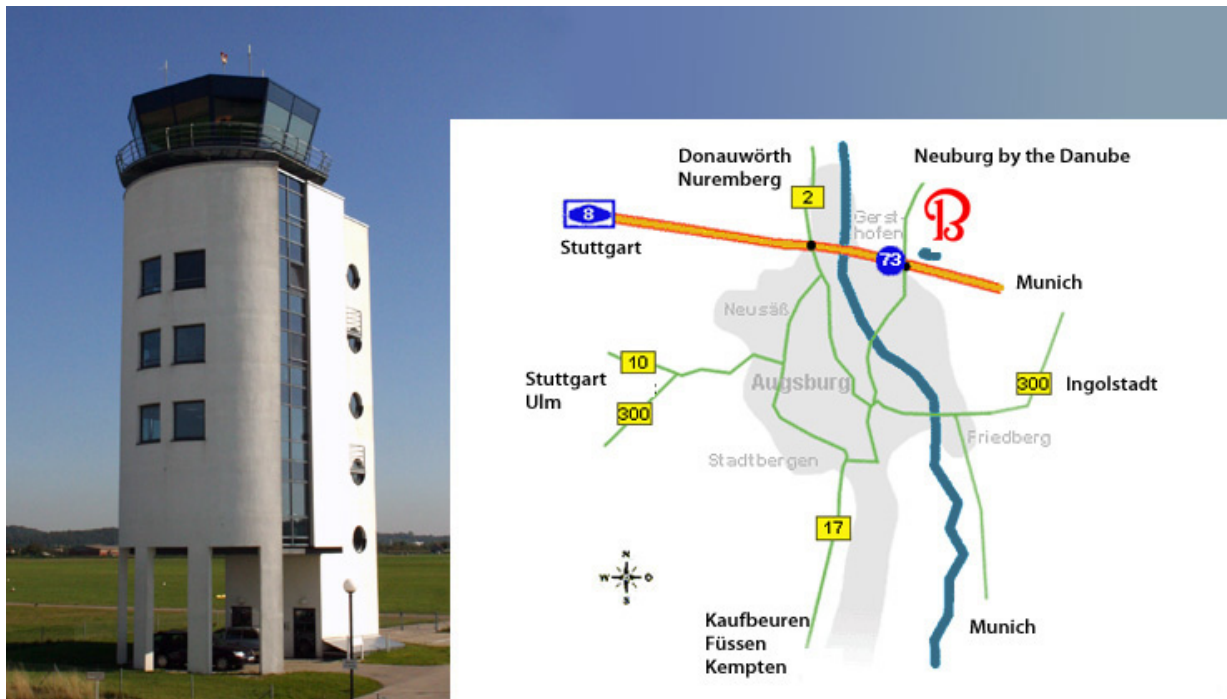

How to find us

Car:

Follow the motorway A8 and take exit Augsburg OST (east) - follow the signs to the airport from there. If you come from the city centre, follow the signs to the motorway and airport.

Bus:

The bus lines 301 - 305 stop by the airport drive at the Mühlhauser Str. (Bus Station: Abzweig Flughafen). Please call our shuttle service by phone +48 (0)821 - 7003 - 9 service since our main building near the tower is about a 15-minute walk away.

Aircraft

See image 2. You will find useful extra information at www.flughafen-augsburg.de

Image 1 - Arrival by car

Image 2 - Arrival by aircraft

Image 3 - Arrival by bus / map of Augsburg Airport