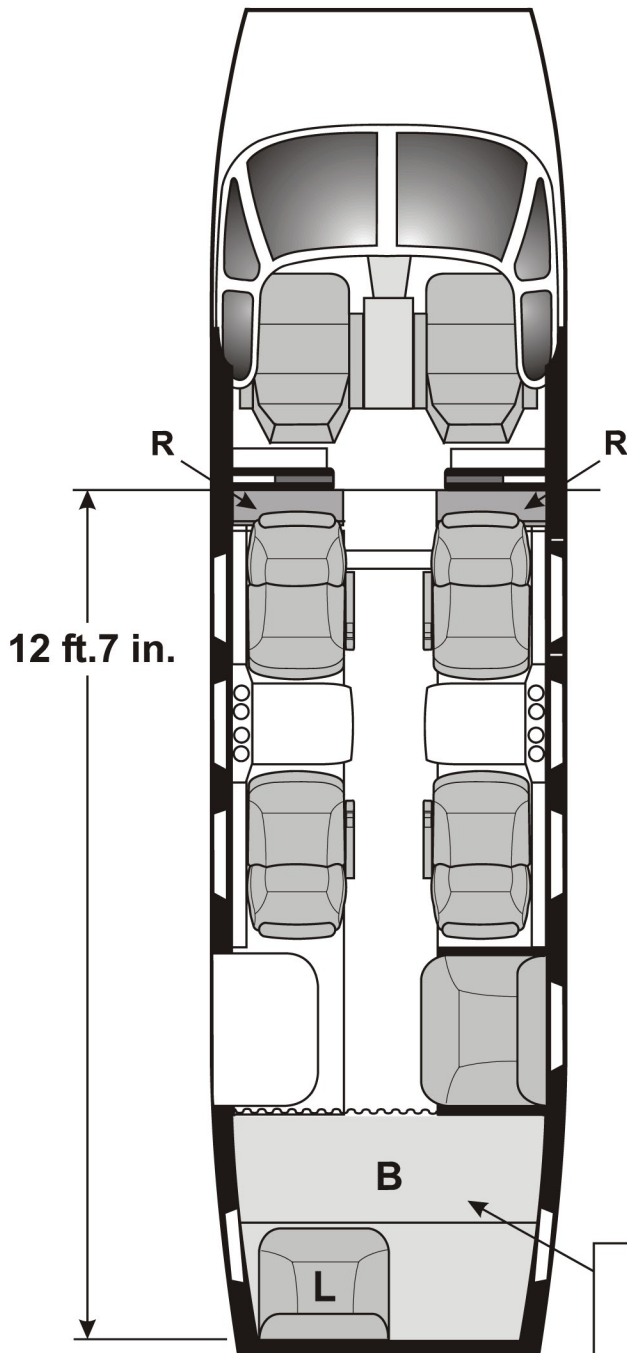

### King Air C90GTx Six Seat 'standard' layout

B = Baggage  
R = Refreshment center  
L = Lavatory

Baggage  
Stowage  
48.3 cu. ft.  
350 lb. Capacity