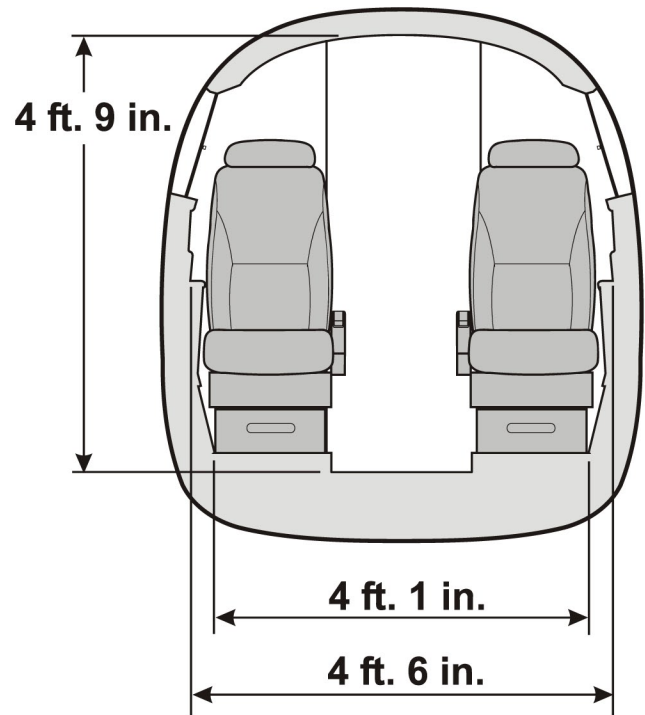

### King Air C90GTx Six Seat 'standard' layout

B = Baggage  
R = Refreshment center  
L = Lavatory

Baggage  
Stowage  
48.3 cu. ft.  
350 lb. Capacity