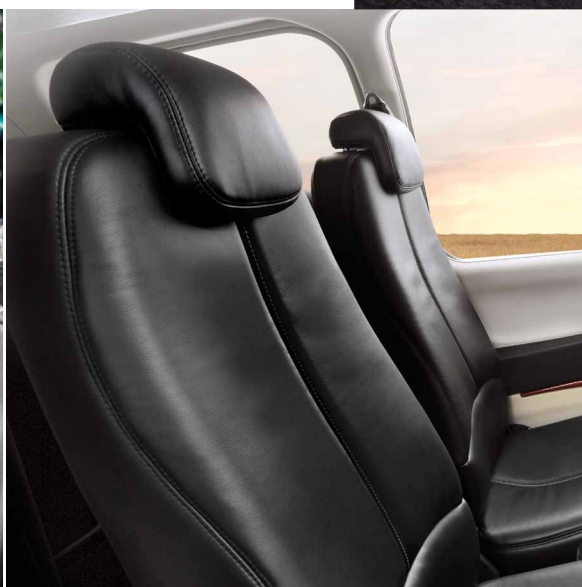

Introducing the all-new
for 2012 Beechcraft®
Bonanza G36 and
Baron G58.

We build
aircraft you can
believe in.

Innovative since the beginning. Reborn for tomorrow.

The all-new cabins of the Beechcraft Bonanza G36 and Baron G58 are inspired by our passion. Upscale materials feature satin metallic finishes, soft-touch surfaces and the highest-quality leather. Ergonomic seats are complemented by integrated design elements that blend and flow, eliminating sharp angles, gaps and visible fasteners. New LED ambience lighting sets a restful mood. The cockpit is also redesigned with improved seating and a redesigned power quadrant. Meanwhile, a new air conditioning system and fully automatic climate control allow for true “set-and-forget” simplicity.

A bold, all-new look, with features that include improved air conditioning and true automotive-style climate control.

- New automatic climate control system
- Air conditioning operational during takeoff
- Clean, fastener-free headliner and window reveal
- Sculpted sidewall with integrated side ledge and arm rests
- Redesigned cockpit and cabin seats
- Integrated executive table
- LED ambience lighting
- Height-adjustable cockpit seats
- Adjustable lumbar support in Cockpit and second row passenger seats
- Silver accent finishes throughout
- Redesigned power quadrant with integrated Climate System controls and hideaway cup holders

Clean.
Contemporary.
Configurable.

Sculpted forms.
Soft-touch finishes.
Smooth surfaces.

Safety and durability with new LEDs.

The latest Beechcraft Baron and Bonanza feature state-of-the-art LED exterior lights to deliver maximum lighting performance. Longer lasting and more durable than traditional incandescent lamps, light emitting diodes are brighter and require far less drain on the aircraft's electrical system, affording greater energy savings and improved safety for pilots and ground crews.